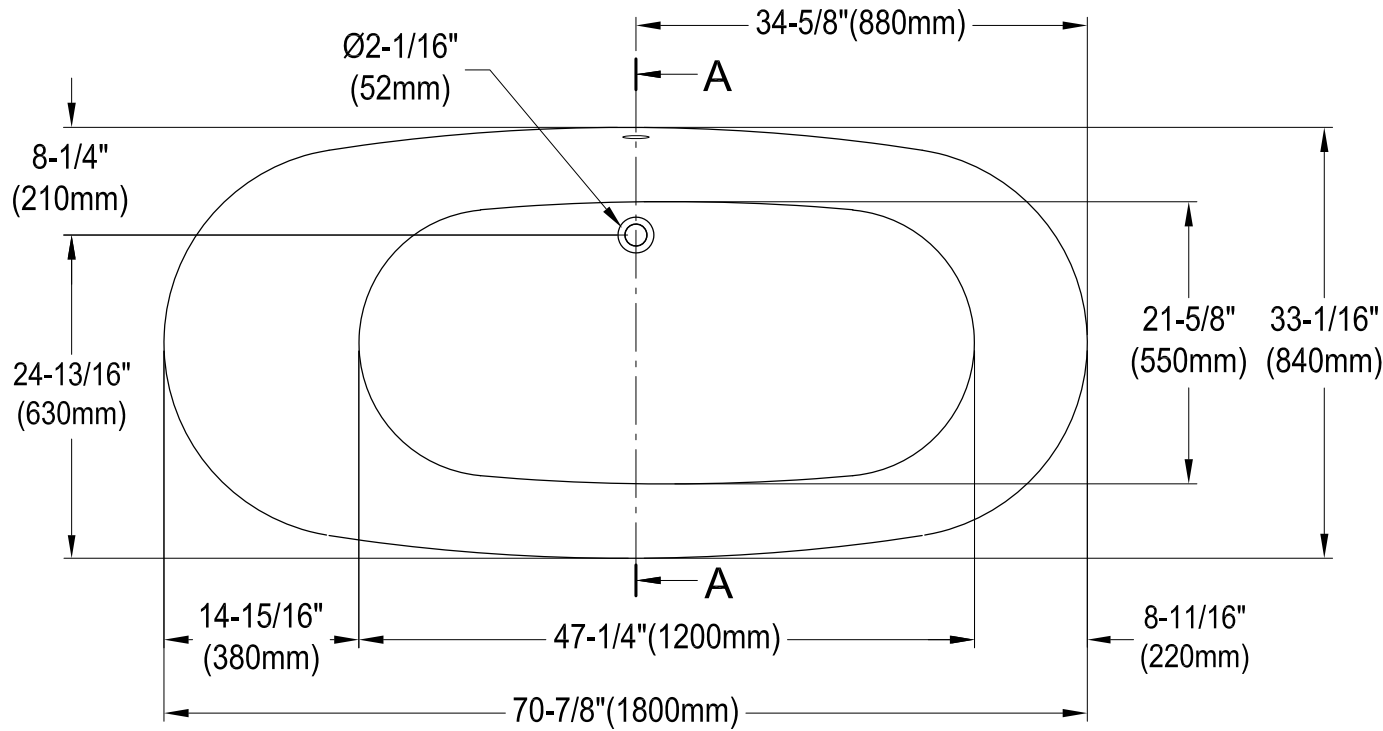

VTDE713321BA

71" Acrylic Freestanding Tub with Drain

M12 x 80 (6 pcs)

Drain Hole Size
(Scale 3:1)